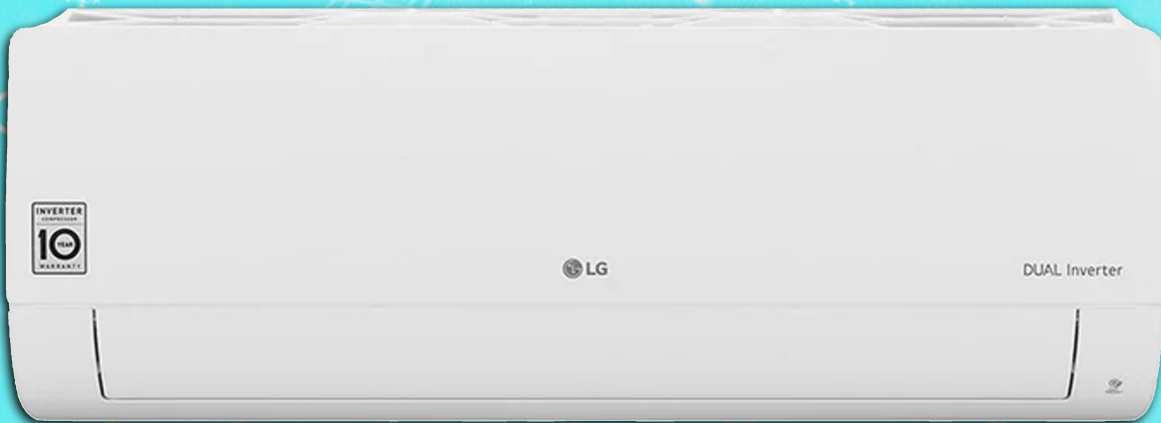

LAN' O

**AIR CONDITIONER
UNITS**

**CATALOGUE
2021**

LG

LIFE'S GOOD

CODE: SW362H8

SAMSUNG

CODE: OSA4

SAMSUNG

CODE: OSA8

TCL

CODE: 09CS6A

TCL

CODE: 12CS6A

TCL

CODE: 18CS6A