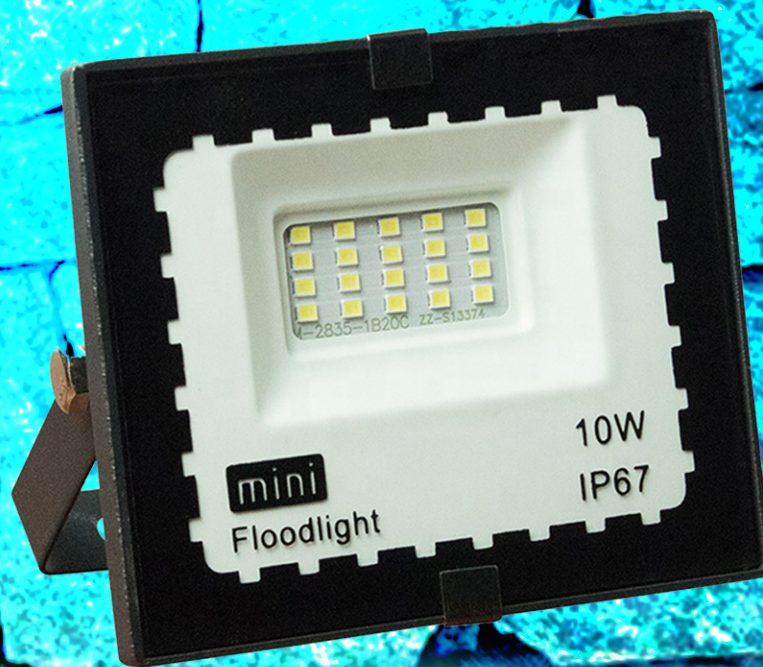

Tecno Lite®

LA LUZ ES TUYA

ALMODOVAR

LAN' O

LED LIGHTS

**CATALOGUE
2021**

Land W

LED SQUARED FLOODLIGHT

10W – 20W – 30W – 50W

Land W

LED SURFACE
MOUNTING
PANEL SQUARE

6W - 12W - 18W - 24W

Land W

MIG MOUNTED DOWN LIGHT

3W - 7W - 12W - 15W - 18W

Tecno Lite®