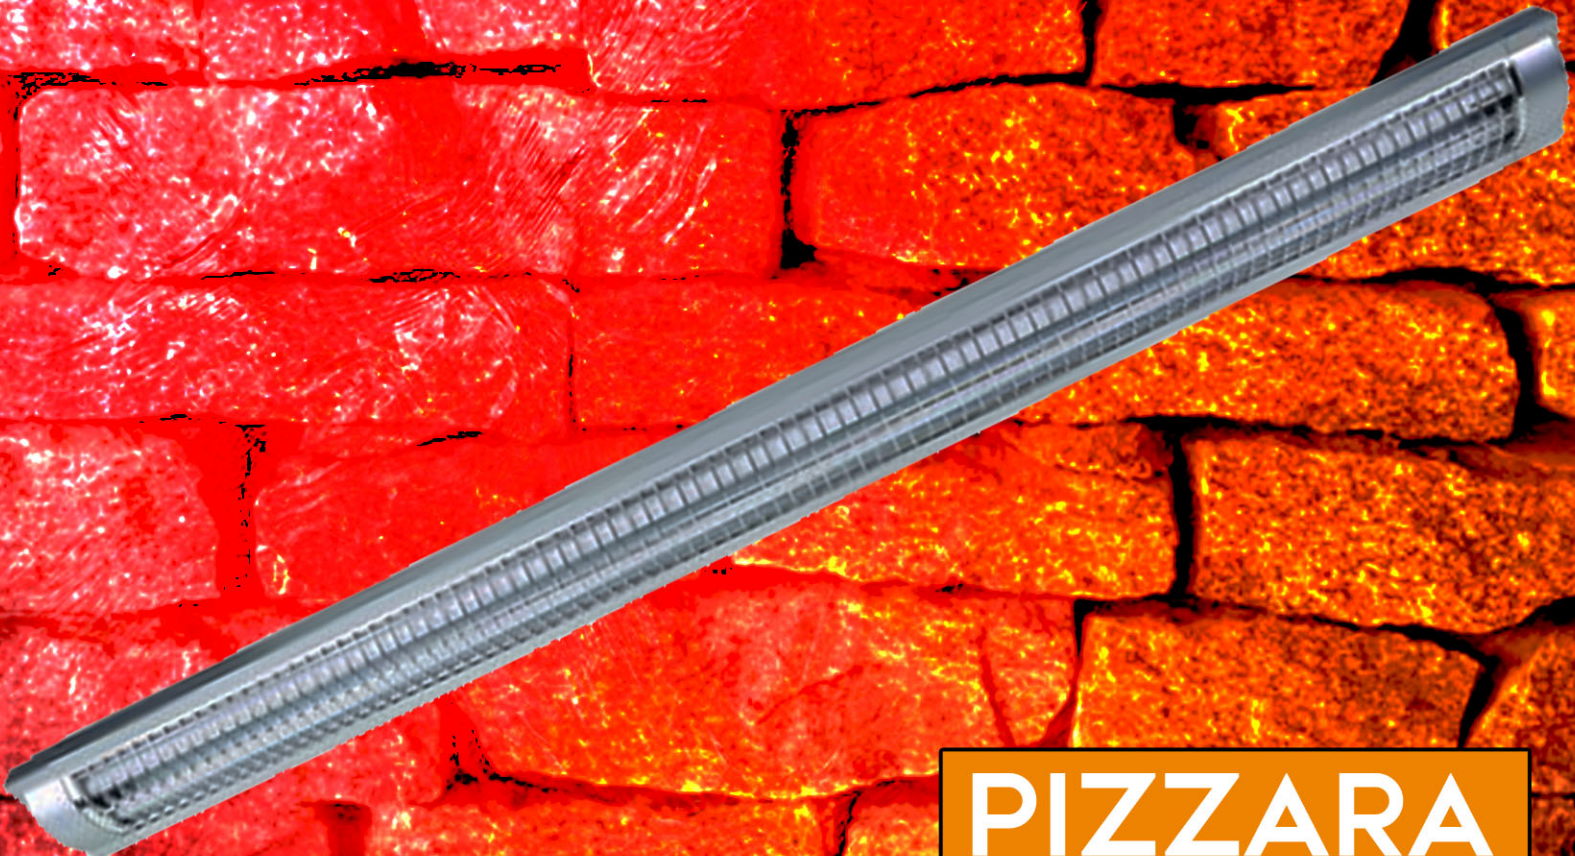

Tecno Lite®

LA LUZ ES TUYA

PIZZARA